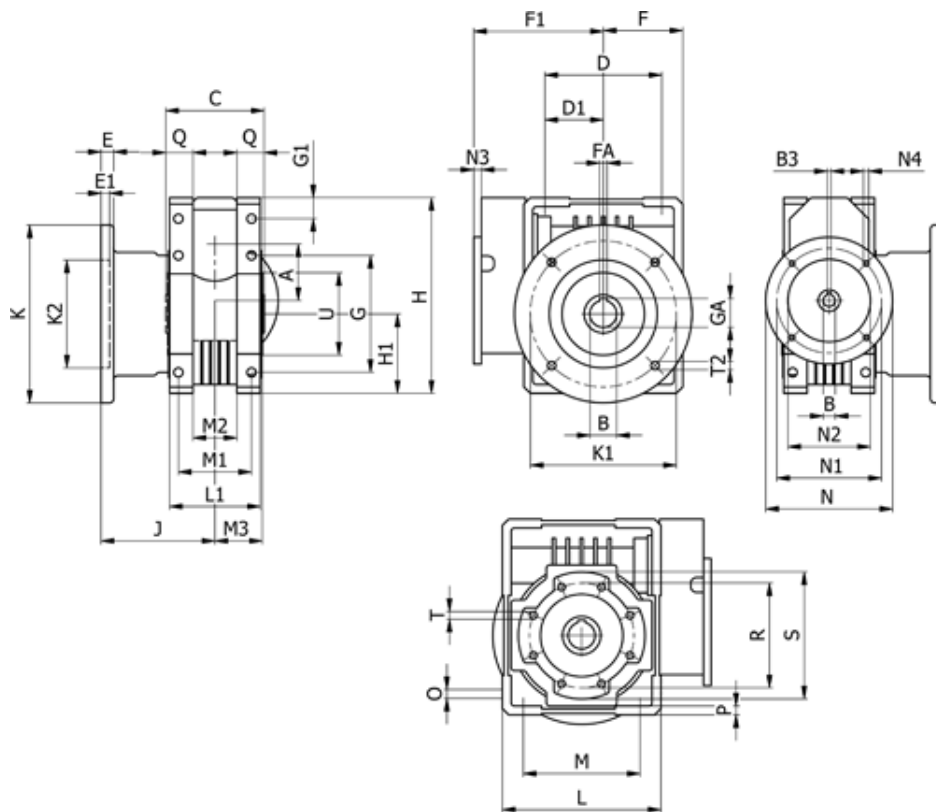

Article number: 3921075240420

Description: Worm gear  
WR 75-UF1-240-63B5, without lubrication

## Measures

|            |           |           |           |            |        |
|------------|-----------|-----------|-----------|------------|--------|
| A = 75.00  | E = 12    | H = 220.5 | M = 126   | N4 = M8x10 | U = 90 |
| B = 30     | E1 = 5    | H1 = 87.0 | M1 = 82   | O = 10.5   |        |
| B1 E7 = 14 | F = 87    | J = 111.0 | M2 = 44   | P = 9      |        |
| B2 = 16.3  | F1 = 152  | K = 200   | M3 = 58.5 | Q = 40     |        |
| B3 H9 = 5  | FA = 8    | K1 = 165  | N = 140   | R = 110    |        |
| C = 127    | G = 126   | K2 = 130  | N1 = 130  | S = 125    |        |
| D = 109.5  | G1 = 46.5 | L = 174   | N2 = 95   | T = M8x14  |        |
| D1 = 46.5  | GA = 33.3 | L1 = 104  | N3 = 10.0 | T2 = 12.5  |        |